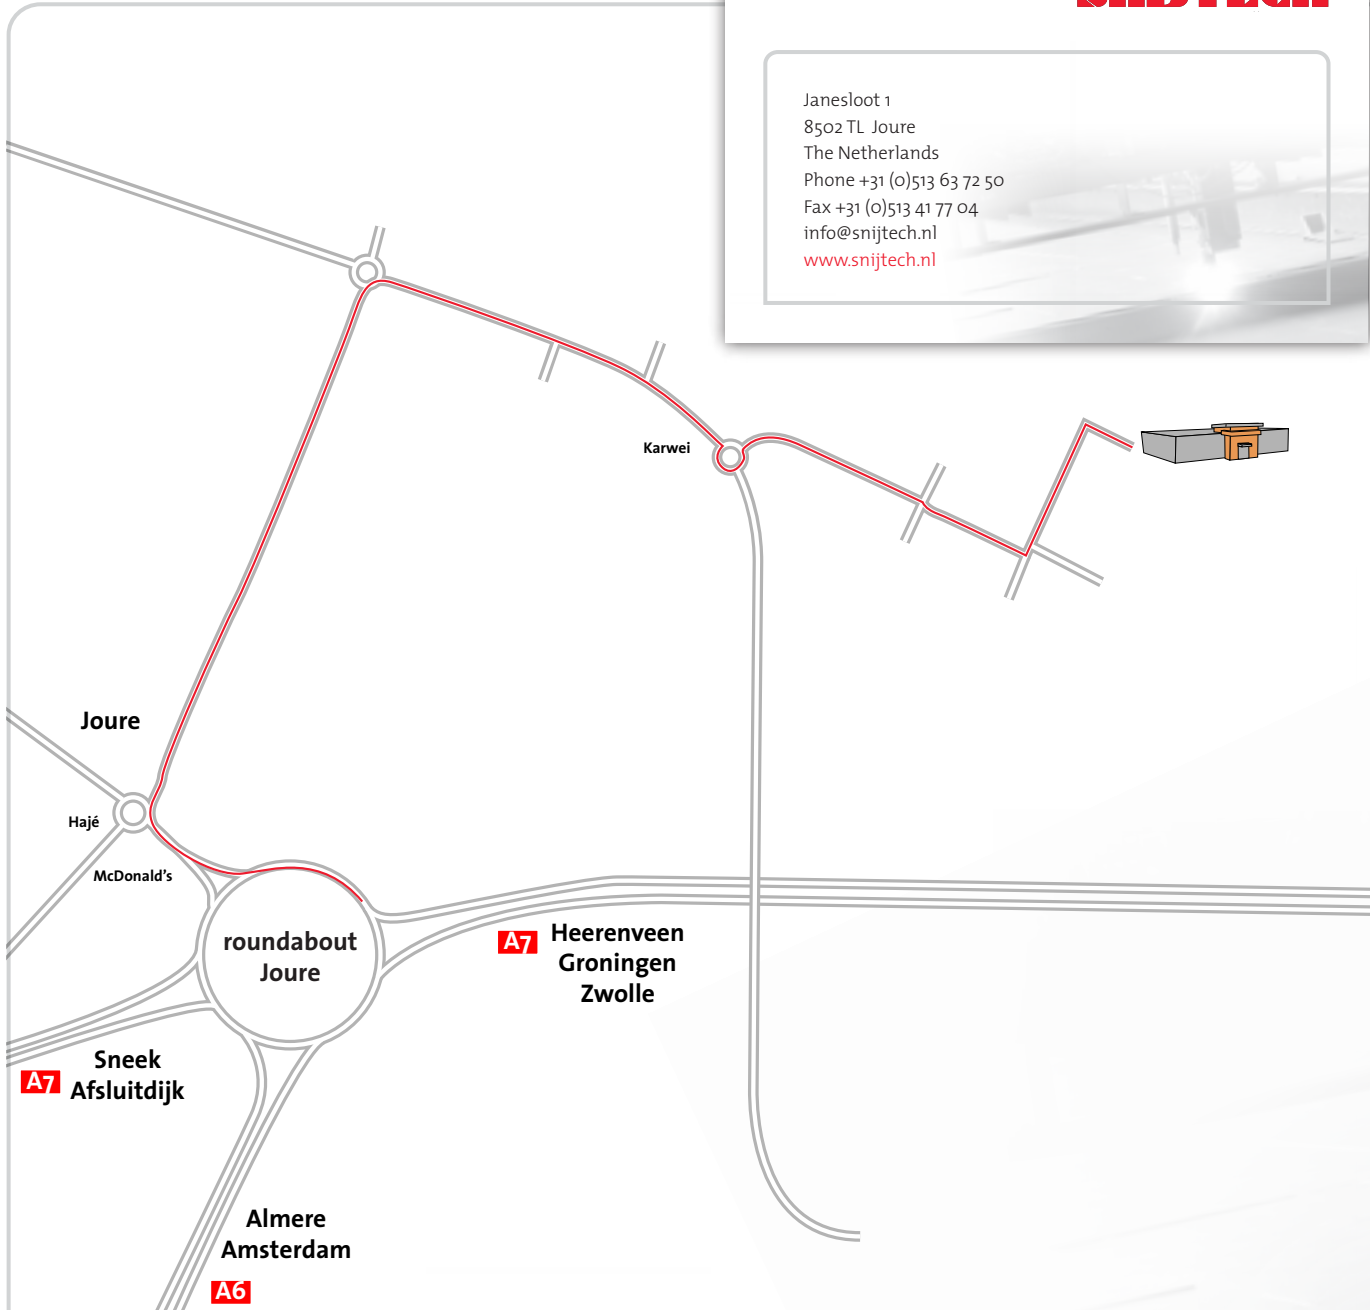

SNUTECH

Janesloot 1
8502 TL Joure
The Netherlands
Phone +31 (0)513 63 72 50
Fax +31 (0)513 41 77 04
info@snijtech.nl
www.snijtech.nl

Travelling via the 'Afsluitdijk',
follow the A7 to Bolsward, Sneek, Joure >> [see: Joure](#)

If you travel from Amsterdam (Schiphol Airport)
you follow the A10, A1 and the A6 from Almere,
Lelystad, Lemmer, Joure >> [see: Joure](#)

From Utrecht
it's the A27, A6, Lelystad, Lemmer, Joure >> [see: Joure](#)

If you want to visit us from Groningen,
you follow the A7 to Heerenveen, Joure >> [see: Joure](#)

Joure
on the big roudabout of Joure take the exit 'Joure', then
go on the first small roundabout to the right. At the
end of the road (second small roundabout), take the
right exit. On the following small roundabout you go
to the left. You are now on the industrial area 'De Ekers'